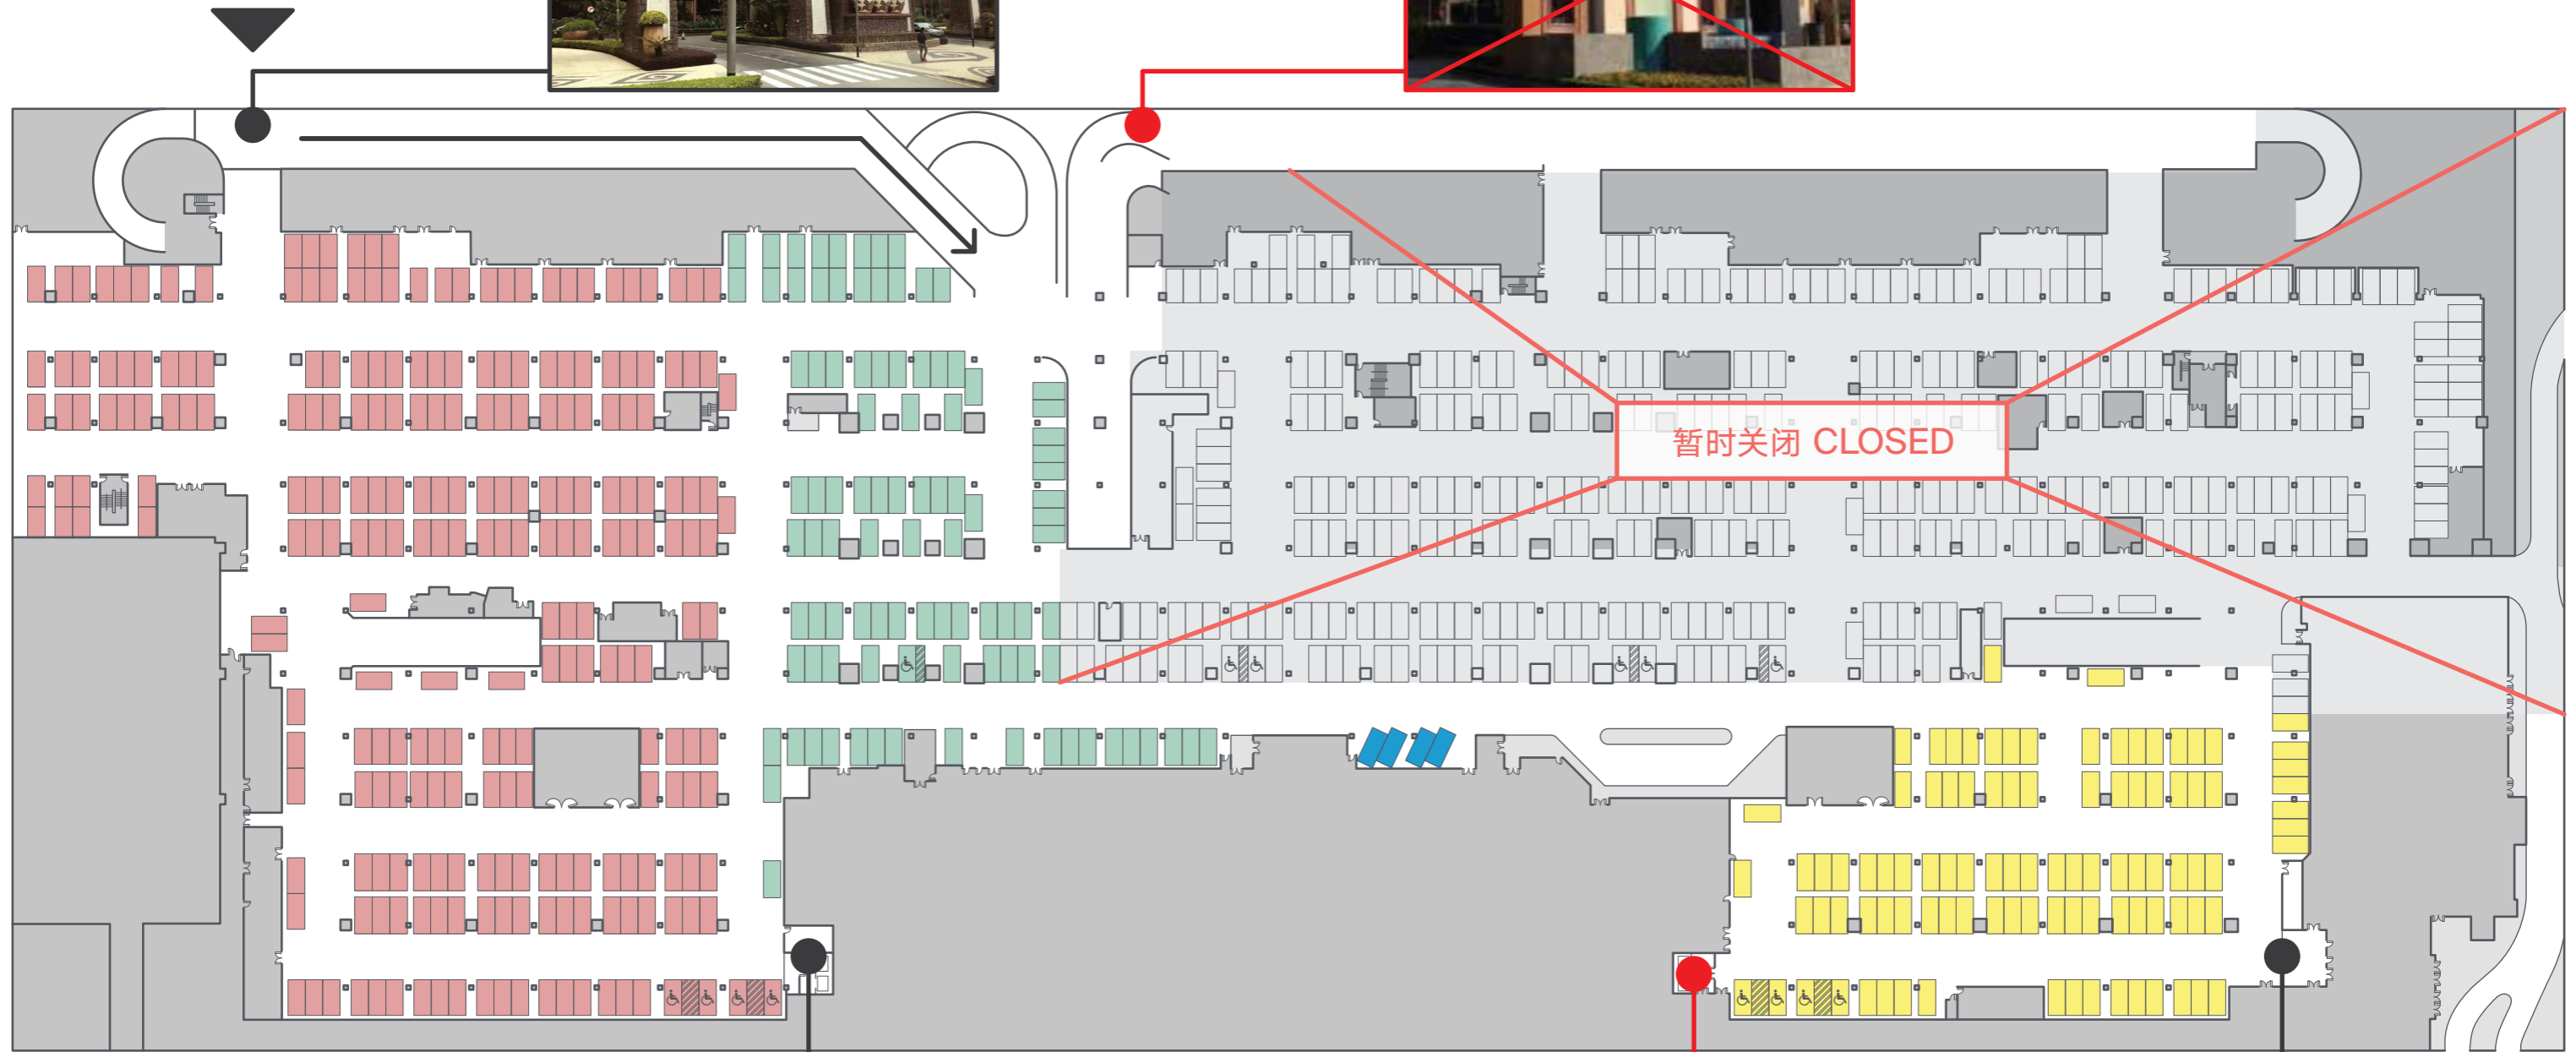

停车场 - LG层 LG Floor, Guest Car Park

澳门伦敦人, 中国澳门路氹连贯公路
The Londoner Macao, Estrada do Istmo, s/n,
Cotai, Macau SAR, P.R. China

澳门喜来登大酒店 - 正门
Sheraton Grand Macao
Main Entrance

停车场 (御區会入口) - 暂时关闭直至另行通知
Guest car park (Paiza entrance) -
Entrance closed until further notice

- 红色泊车区 RED PARKING ZONE
- 绿色泊车区 GREEN PARKING ZONE
- 黄色泊车区 YELLOW PARKING ZONE
- 蓝色泊车区 BLUE PARKING ZONE
- B1层同时提供客用停车位
Parking also available on B1 Floor

喜来登酒店缴费处及升降机 -
直达位于四楼及五楼之会议室及宴会厅
Sheraton Shroff and Guest Lift -
Access to meeting space &
ballrooms on Level 4 & Level 5